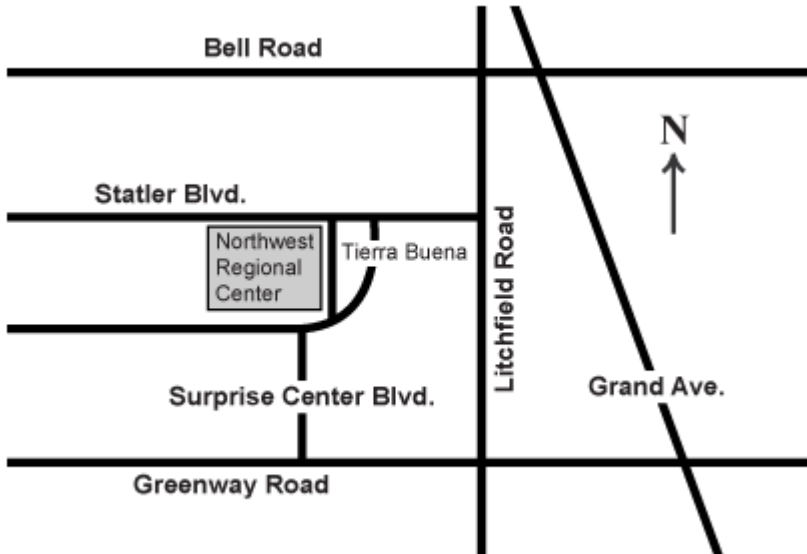

Maps for the Superior Court of Arizona, Maricopa County

DOWNTOWN PHEONIX JUROR PARKING MAP

Juror Access to the Jackson Street Parking Garage is east of the Customer Services Center on 5th Avenue and Jackson.

SOUTHEAST COURT MAP

Superior Court of Arizona in Maricopa County
 222 E. Javelina Ave.
 Mesa, AZ 85210

NORTHWEST REGIONAL CENTER MAP
Superior Court of Arizona in Maricopa County
14264 West Tierra Buena Lane
Surprise, AZ 85374

NORTHEAST REGIONAL JUROR PARKING MAP

DURANGO JUROR PARKING MAP