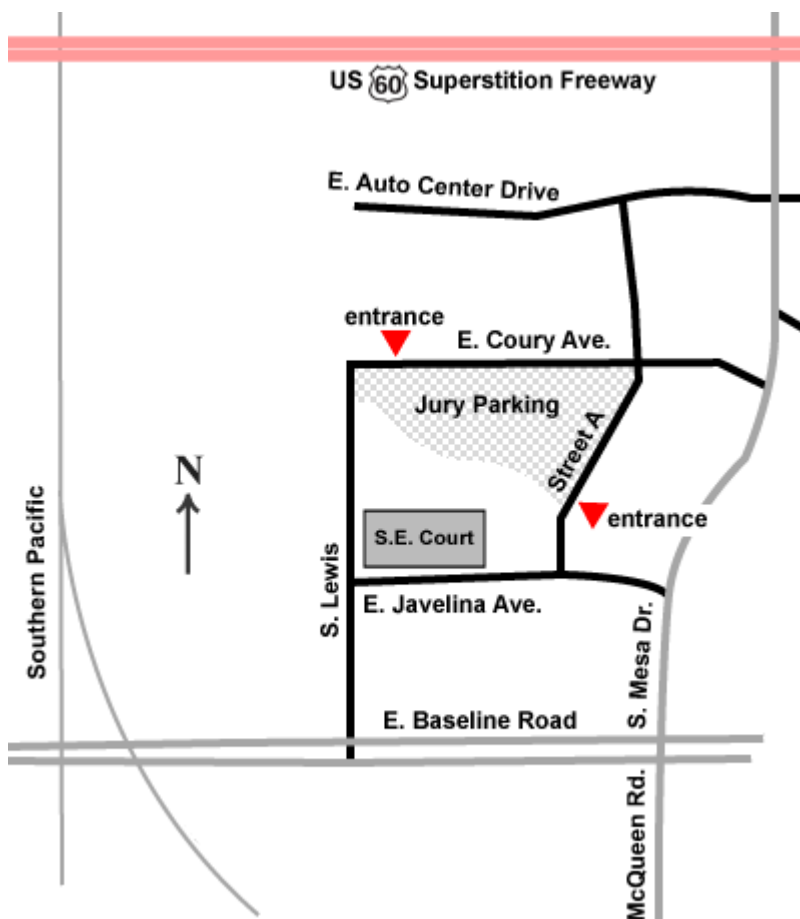

Maps for the Superior Court of Arizona, Maricopa County

DOWNTOWN PHEONIX JUROR PARKING MAP

Juror Access to the Jackson Street Parking Garage is east of the Customer Services Center on 5th Avenue and Jackson.

SOUTHEAST COURT MAP

Superior Court of Arizona in Maricopa County
 222 E. Javelina Ave.
 Mesa, AZ 85210

NORTHWEST REGIONAL CENTER MAP
Superior Court of Arizona in Maricopa County
14264 West Tierra Buena Lane
Surprise, AZ 85374

NORTHEAST REGIONAL JUROR PARKING MAP

DURANGO JUROR PARKING MAP