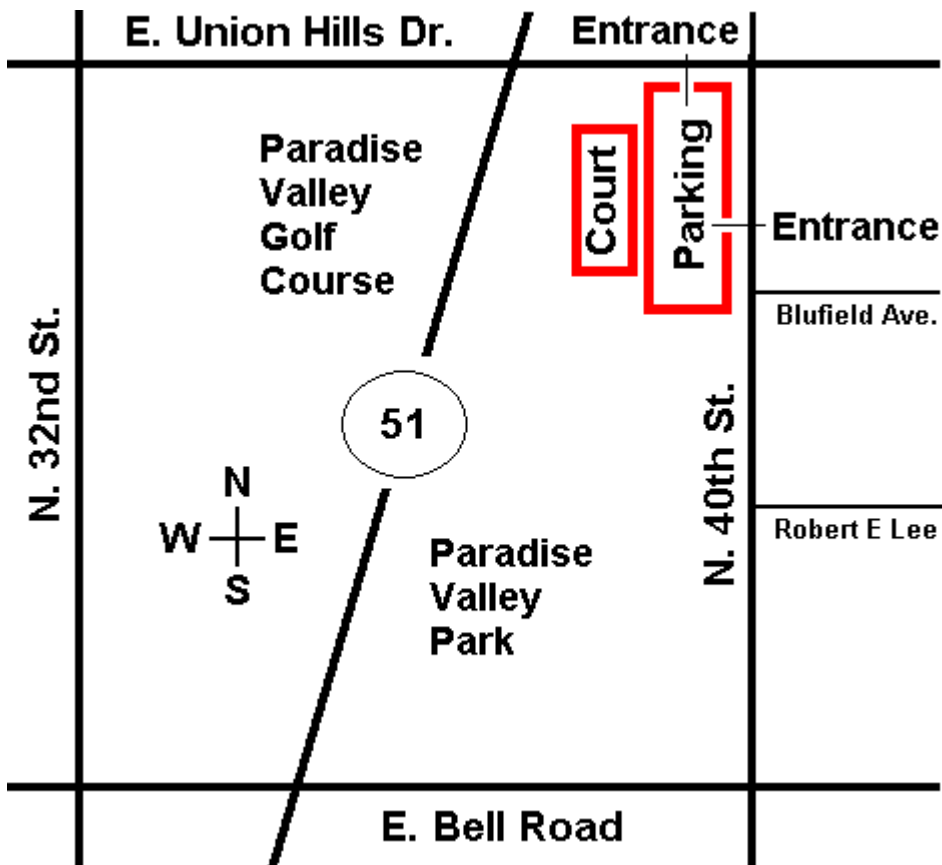

NORTHEAST REGIONAL JUROR PARKING MAP