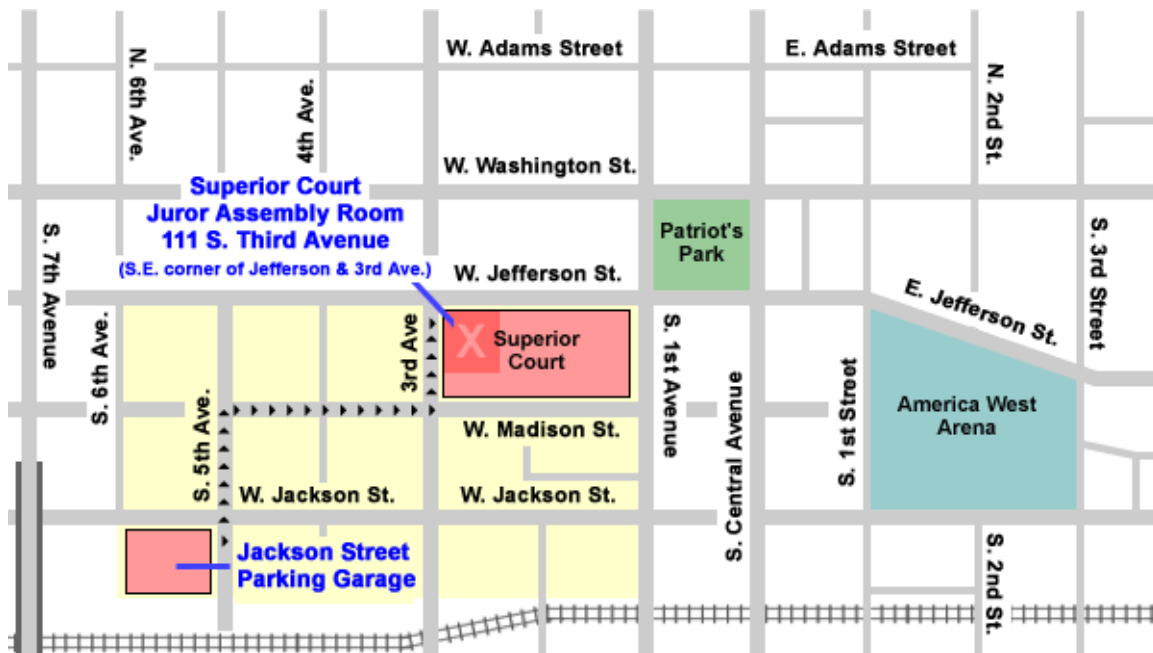

Maps for the Superior Court of Arizona, Maricopa County

DOWNTOWN PHEONIX JUROR PARKING MAP

Juror Access to the Jackson Street Parking Garage is east of the Customer Services Center on 5th Avenue and Jackson.

SOUTHEAST COURT MAP

Superior Court of Arizona in Maricopa County
 222 E. Javelina Ave.
 Mesa, AZ 85210

NORTHWEST REGIONAL CENTER MAP
Superior Court of Arizona in Maricopa County
14264 West Tierra Buena Lane
Surprise, AZ 85374

NORTHEAST REGIONAL JUROR PARKING MAP

DURANGO JUROR PARKING MAP